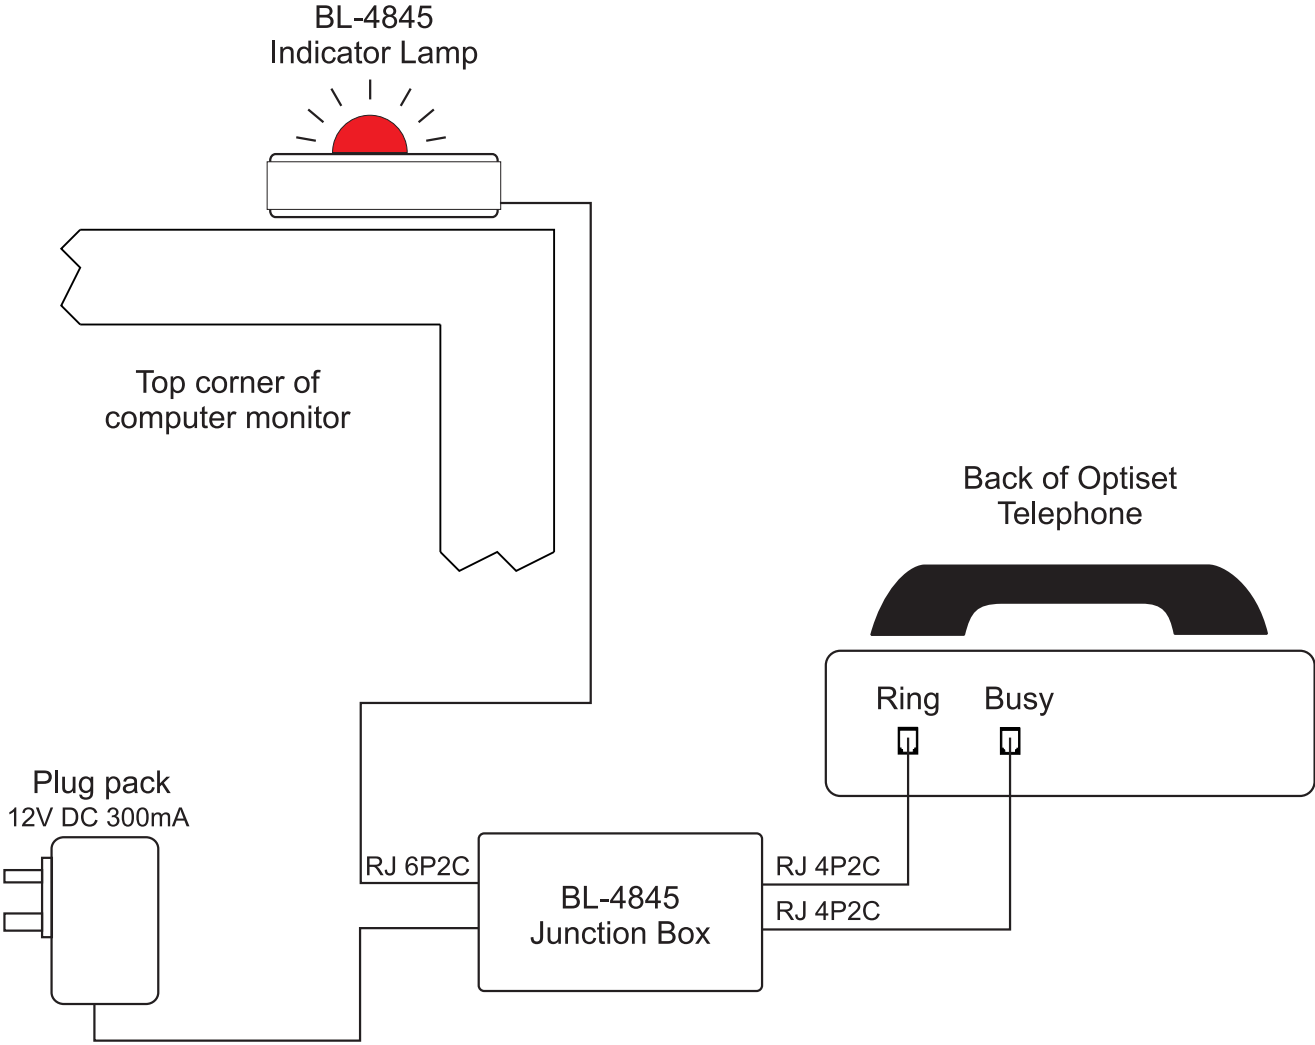

Telephone Operator Busy Lamp Indicator

BL-4845

Connection Diagram

DESIGN TWO THOUSAND PTY LTD

Tel (03) 9758 5933
Fax (03) 9758 5560
E-mail gen@design2000.com.au
Website www.design2000.com.au